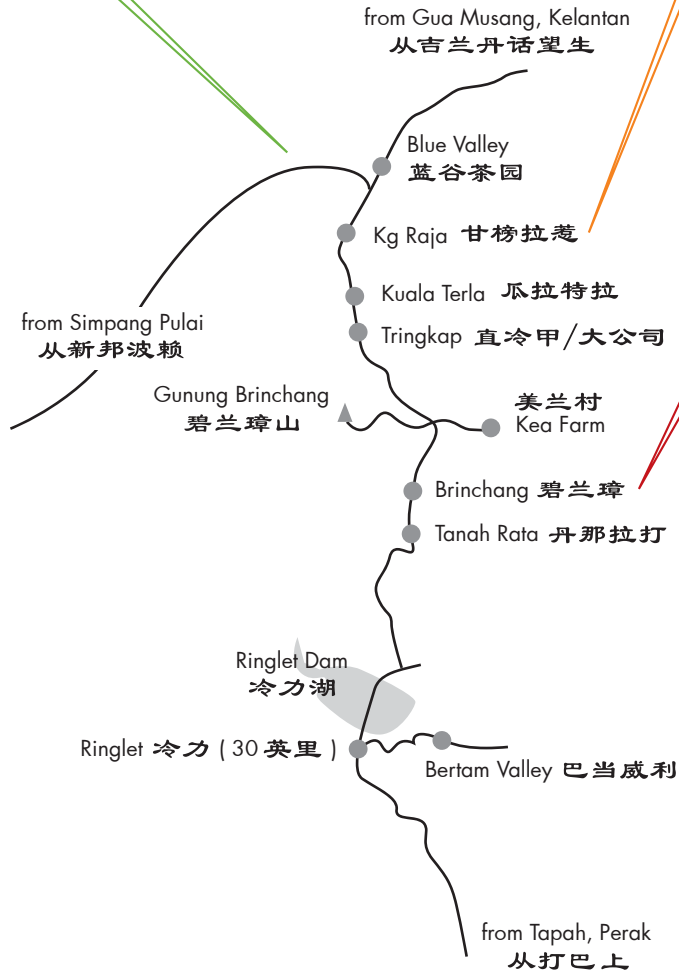

Green View Garden
綠景園 bringing you Earth's beauty

Strawberry Farm • Hydroponic Vegetable Farm • Chrysanthemum Farm
European-style Café • Local Delight Shop • Souvenir Shop

address
11, Taman Matahari Cerah, 39010, Kampung Raja, Cameron Highlands, Pahang
contact/fax no website email
6 05 - 4981 982 www.greenviewgarden.com greenviewgarden@yahoo.com

from Simpang Pulai

- Lai Ki Restaurant 来记茶室
- Children Playground 游乐场
- Chinese Temple 神庙

百合花园 TAMAN CORINA

Yat Yee Restaurant 一而茶室

Sweet Home Apartment

99 Restaurant 99茶室

Hee Bin Restaurant 来宾茶室

from Brinchang

From Kea Farm 从美兰村

- Big Red Strawberry Farm
- Cactus Valley 仙人掌花园

Night Market 夜市

Star Regency Hotel Apartments 丽晶阁

Petronas Service Station

Bomba

KFC

Iris House Hotel 爱丽丝酒店

From Tanah Rata 从丹那拉打

Green View Garden
綠景園 土产专卖店

Strawberry Moment
dessert café

address
23-24, Jalan Angsana Satu, Brinchang Point, 39010, Cameron Highlands, Pahang
contact no 6 05 - 4912 061 email strawberrymoment@gmail.com